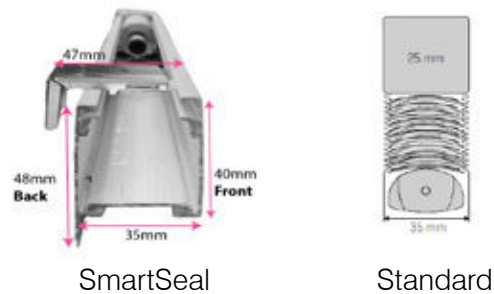

TECHNICAL INFORMATION

Colour

Choose your favourite colour from a selection of neutrals, pastels and vibrant metallic shades. Aluminium Venetians are also available in a range of finishes including Satin, Gloss, Matte, Brushed, and Pearled.

Slat Size

Choose the right width for your window from a range of two different sizes.

- 25mm slat (SmartSeal)
- 25mm slat (Standard)
- 50mm slat

Size Limitations

Product Type	Min Width	Min Drop	Max Width	Max Drop	Max Area
Standard	450mm	450mm	3750mm	3000mm	8.5sqm
SmartSeal	450mm	450mm	2800mm	3800mm	8sqm

Control Options

Standard supports cord or cord + wand control, while SmartSeal uses chain loop control. Both are compatible with WYNMOTION.

Clearance required